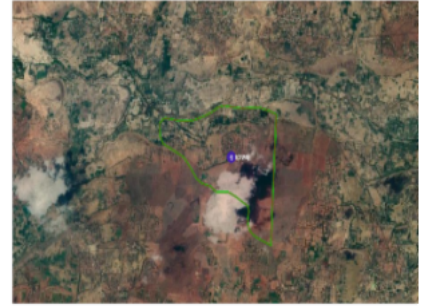

Nazri Naksha

Google Map View