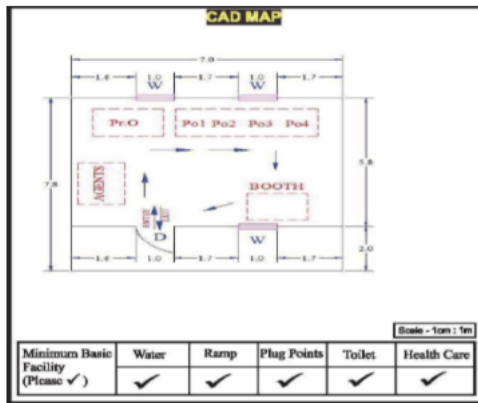

Nazri Naksha

Google Map View

Polling Station Building Front View

Polling Station Front View

Cad View

Key MAP View