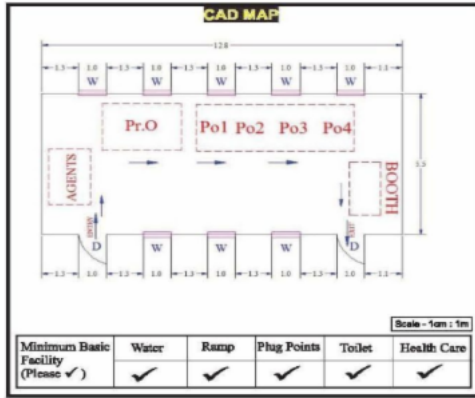

Nazri Naksha

Google Map View

Polling Station Building Front View

Polling Station Front View

Cad View

Key MAP View