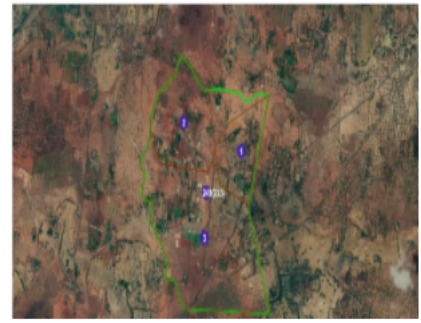

Nazri Naksha

Google Map View