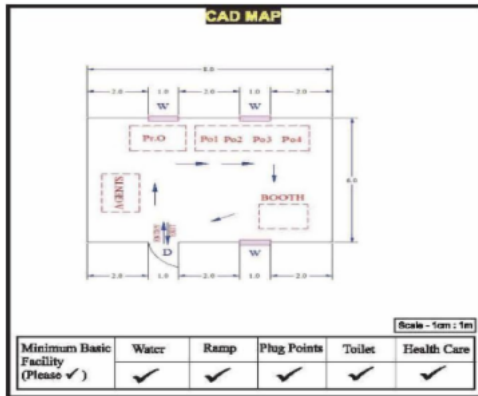

Nazri Naksha

Google Map View

Polling Station Building Front View

Polling Station Front View

Cad View

Key MAP View