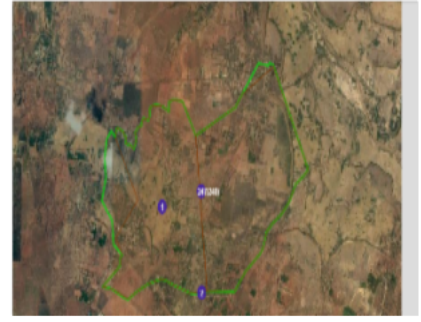

Nazri Naksha

Google Map View