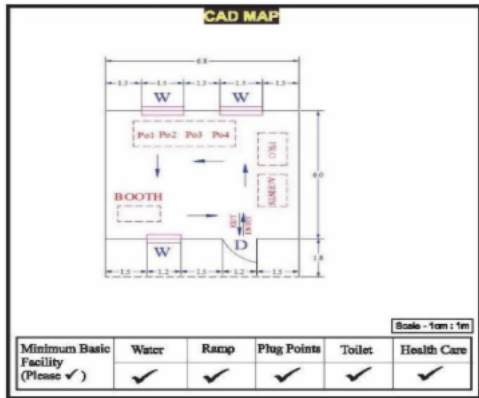

Nazri Naksha

Google Map View

Polling Station Building Front View

Polling Station Front View

Cad View

Key MAP View