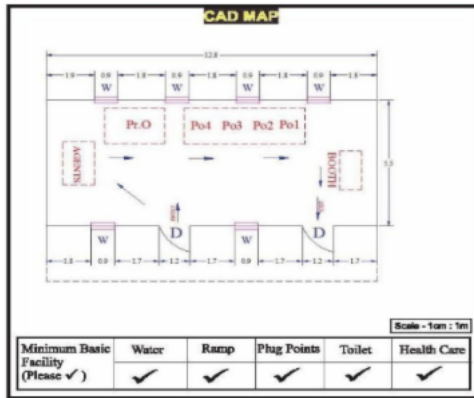

Nazri Naksha

Google Map View

Polling Station Building Front View

Polling Station Front View

Cad View

Key MAP View