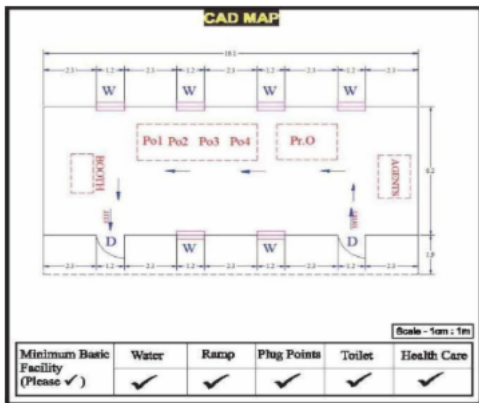

Nazri Naksha

Google Map View

Polling Station Building Front View

Polling Station Front View

Cad View

Key MAP View