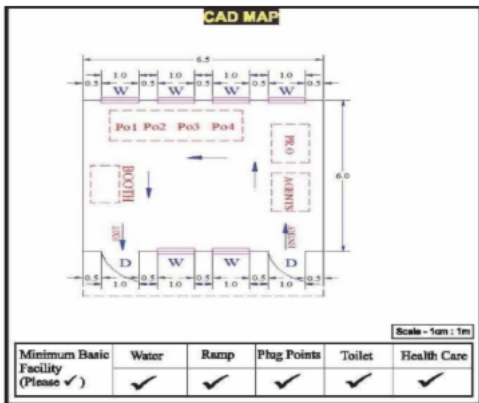

Nazri Naksha

Google Map View

Polling Station Building Front View

Polling Station Front View

Cad View

Key MAP View