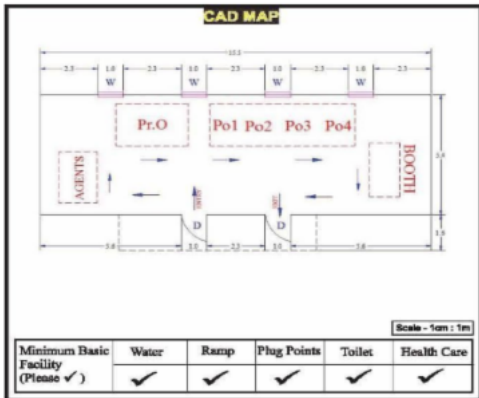

Nazri Naksha

Google Map View

Polling Station Building Front View

Polling Station Front View

Cad View

Key MAP View