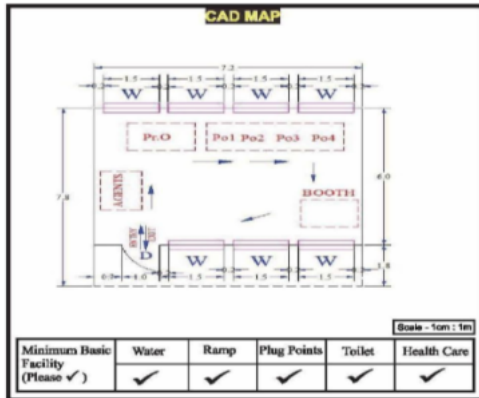

Nazri Naksha

Google Map View

Polling Station Building Front View

Polling Station Front View

Cad View

Key MAP View