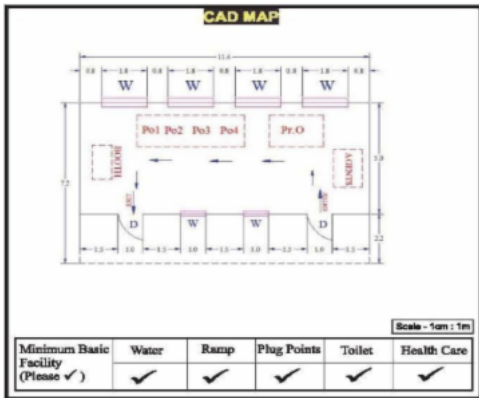

Nazri Naksha

Google Map View

Polling Station Building Front View

Polling Station Front View

Cad View

Key MAP View