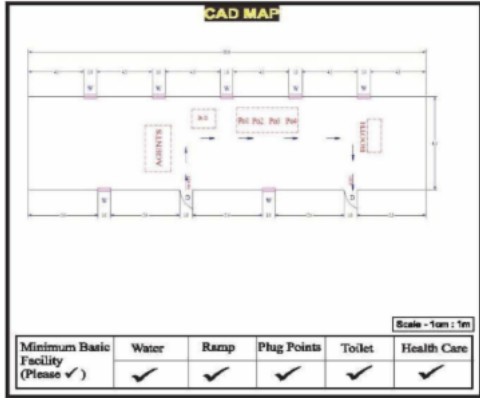

Nazri Naksha

Google Map View

Polling Station Building Front View

Polling Station Front View

Cad View

Key MAP View