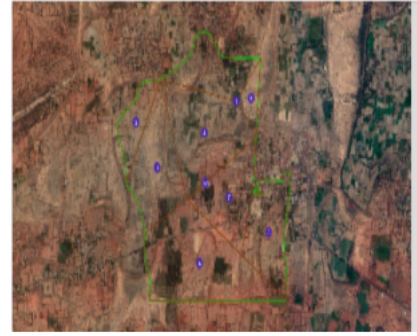

Nazri Naksha

Google Map View