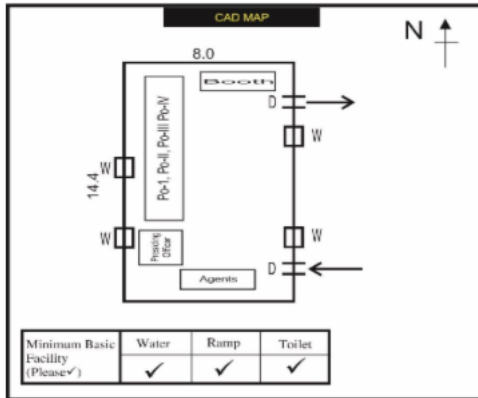

Nazri Naksha

Google Map View

Polling Station Building Front View

Polling Station Front View

Cad View

Key MAP View