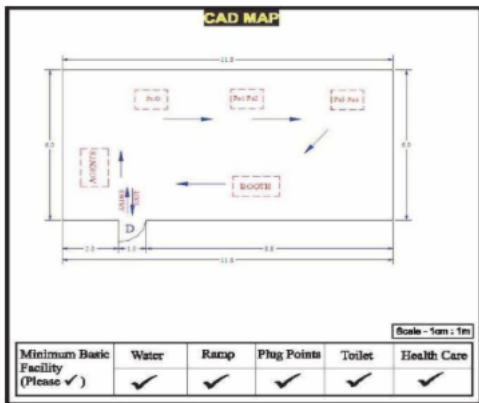

Nazri Naksha

Google Map View

Polling Station Building Front View

Polling Station Front View

Cad View

Key MAP View