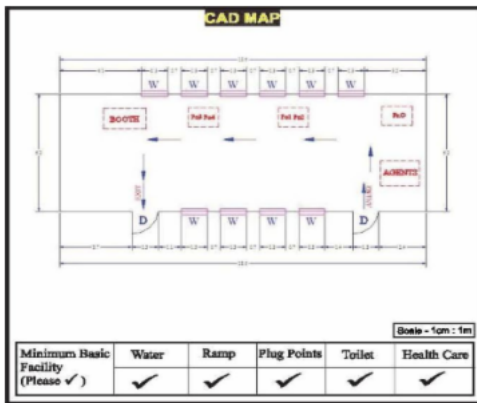

Nazri Naksha

Google Map View

Polling Station Building Front View

Polling Station Front View

Cad View

Key MAP View