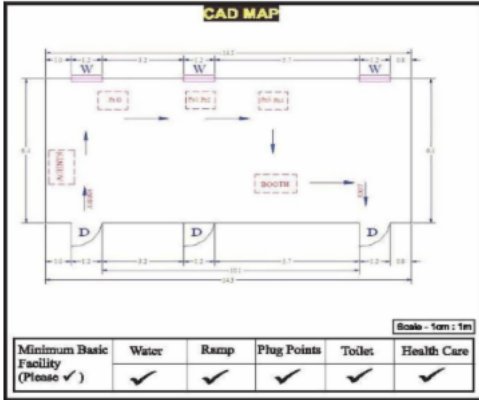

Nazri Naksha

Google Map View

Polling Station Building Front View

Polling Station Front View

Cad View

Key MAP View