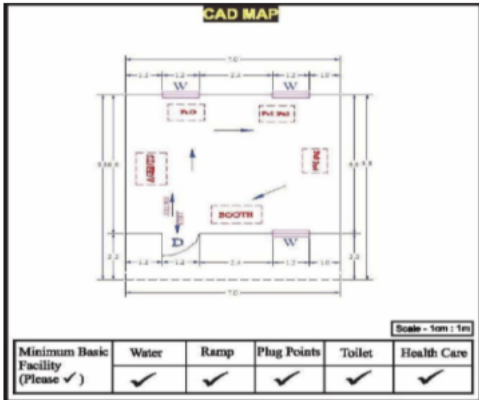

Nazri Naksha

Google Map View

Polling Station Building Front View

Polling Station Front View

Cad View

Key MAP View