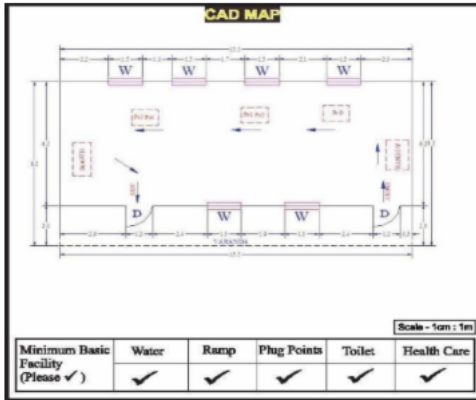

Nazri Naksha

Google Map View

Polling Station Building Front View

Polling Station Front View

Cad View

Key MAP View