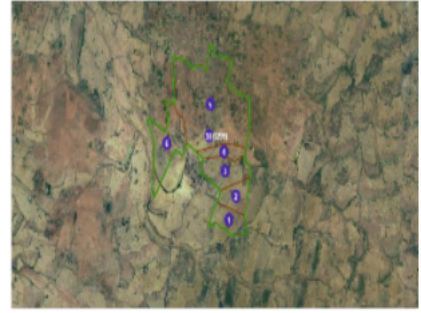

Nazri Naksha

Google Map View