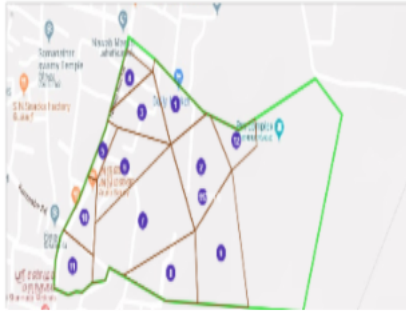

Nazri Naksha

Google Map View