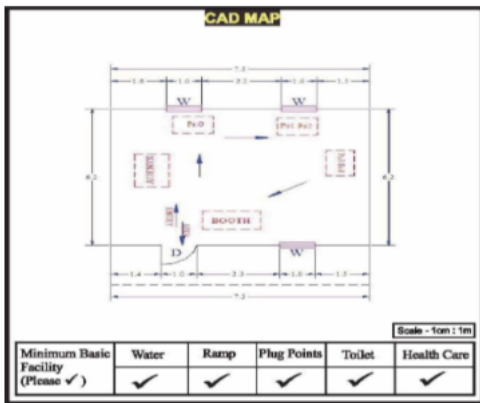

Nazri Naksha

Google Map View

Polling Station Building Front View

Polling Station Front View

Cad View

Key MAP View