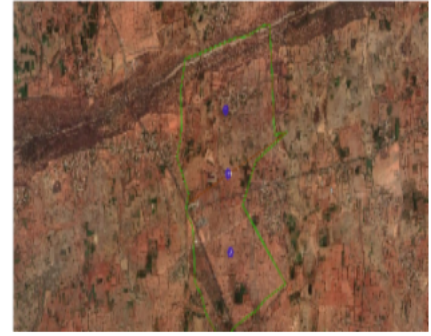

Nazri Naksha

Google Map View