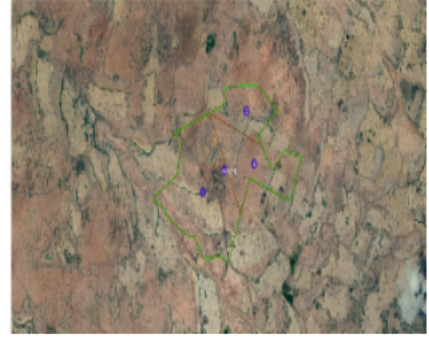

Nazri Naksha

Google Map View