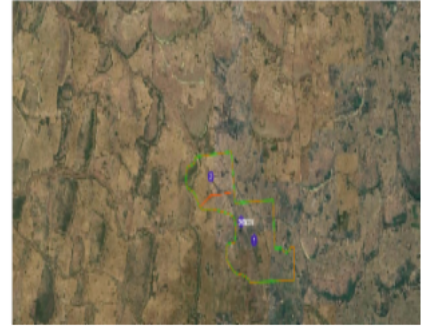

Nazri Naksha

Google Map View