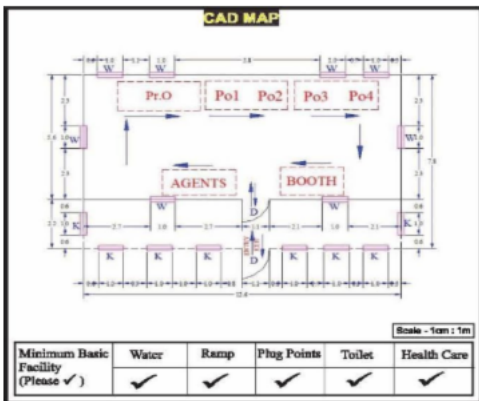

Nazri Naksha

Google Map View

Polling Station Building Front View

Polling Station Front View

Cad View

Key MAP View