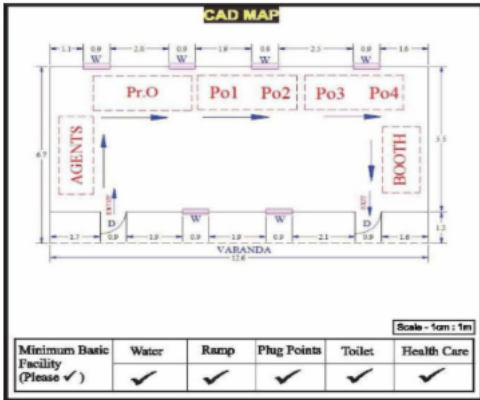

Nazri Naksha

Google Map View

Polling Station Building Front View

Polling Station Front View

Cad View

Key MAP View