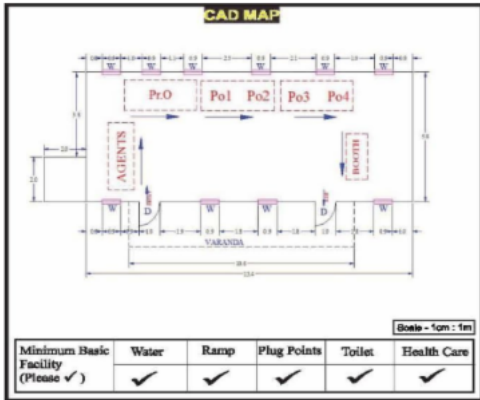

Nazri Naksha

Google Map View

Polling Station Building Front View

Polling Station Front View

Cad View

Key MAP View