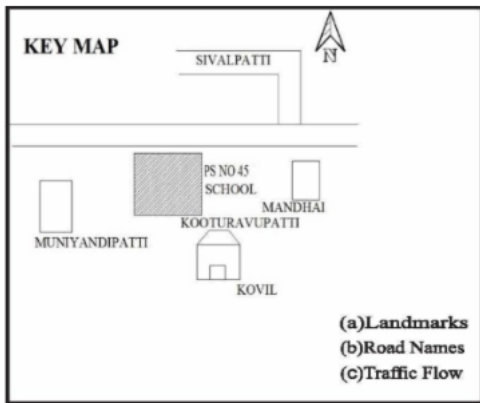

Nazri Naksha

Google Map View

Polling Station Building Front View

Polling Station Front View

Cad View

Key MAP View