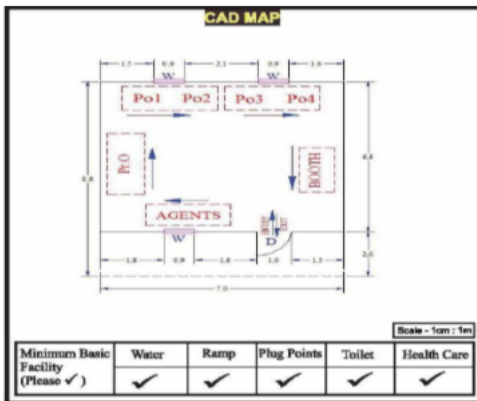

Nazri Naksha

Google Map View

Polling Station Building Front View

Polling Station Front View

Cad View

Key MAP View