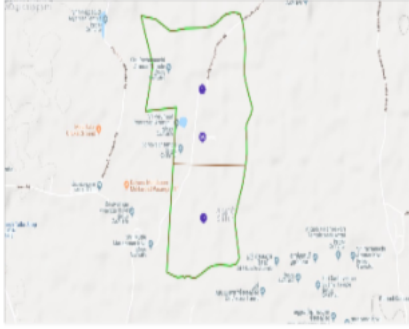

Nazri Naksha

Google Map View