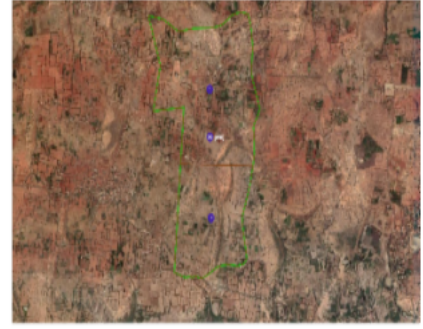

Nazri Naksha

Google Map View