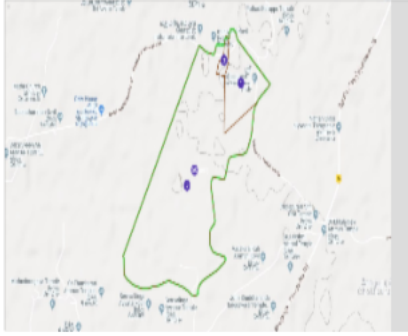

Nazri Naksha

Google Map View