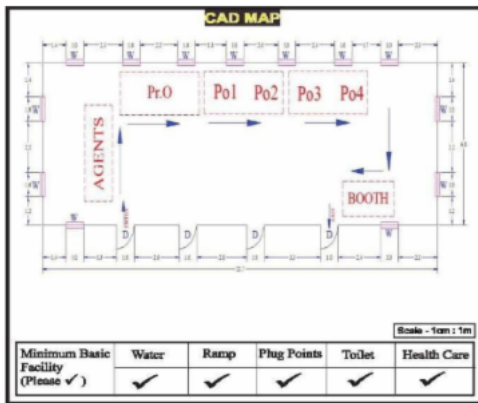

Nazri Naksha

Google Map View

Polling Station Building Front View

Polling Station Front View

Cad View

Key MAP View