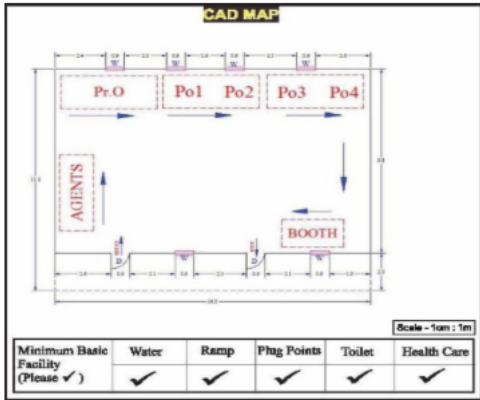

Nazri Naksha

Google Map View

Polling Station Building Front View

Polling Station Front View

Cad View

Key MAP View