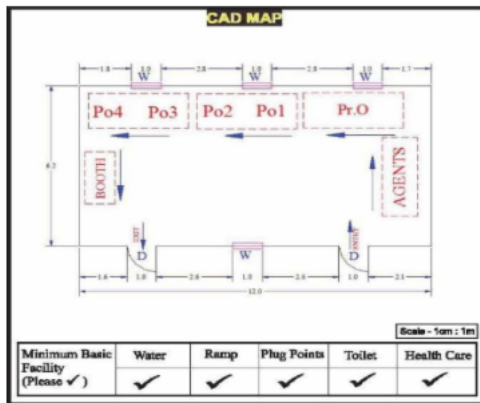

Nazri Naksha

Google Map View

Polling Station Building Front View

Polling Station Front View

Cad View

Key MAP View