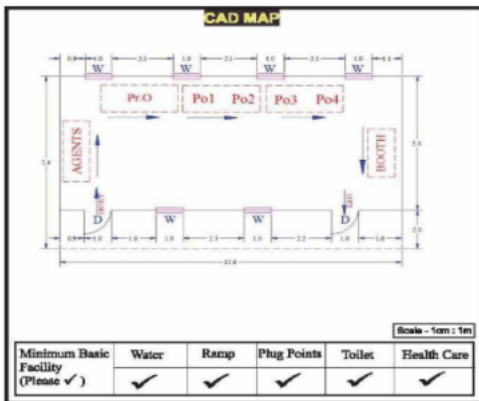

Nazri Naksha

Google Map View

Polling Station Building Front View

Polling Station Front View

Cad View

Key MAP View