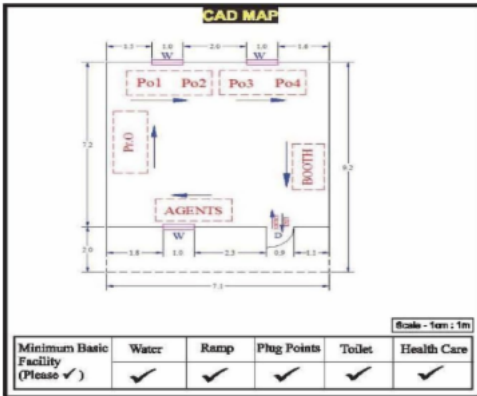

Nazri Naksha

Google Map View

Polling Station Building Front View

Polling Station Front View

Cad View

Key MAP View