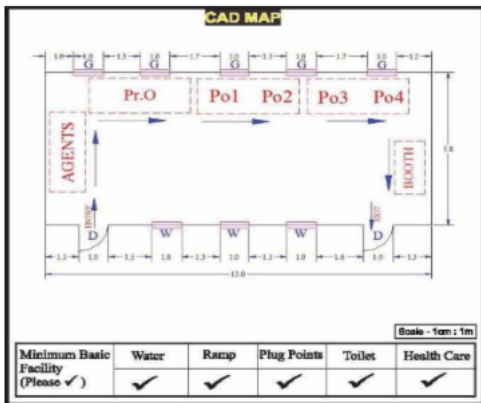

Nazri Naksha

Google Map View

Polling Station Building Front View

Polling Station Front View

Cad View

Key MAP View