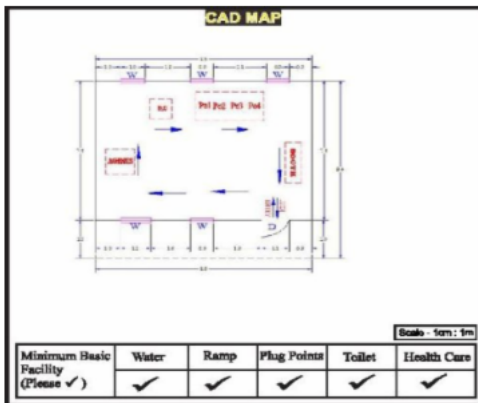

Nazri Naksha

Google Map View

Polling Station Building Front View

Polling Station Front View

Cad View

Key MAP View