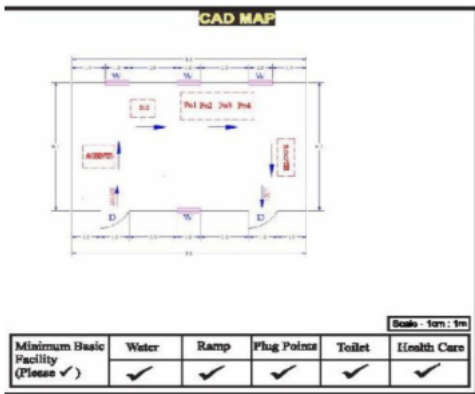

Nazri Naksha

Google Map View

Cad View