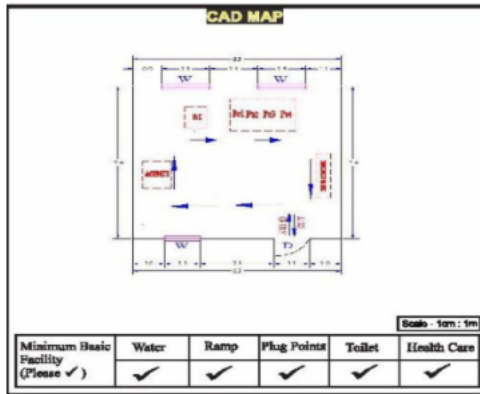

Nazri Naksha

Google Map View

Polling Station Building Front View

Polling Station Front View

Cad View

Key MAP View