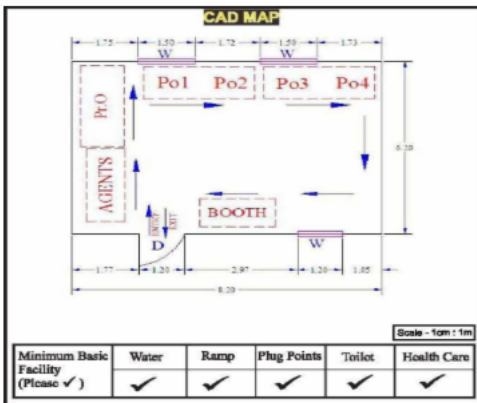

Nazri Naksha

Google Map View

Polling Station Building Front View

Polling Station Front View

Cad View

Key MAP View