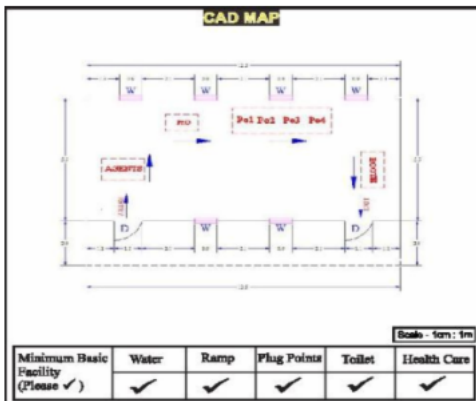

Nazri Naksha

Google Map View

Polling Station Building Front View

Polling Station Front View

Cad View

Key MAP View