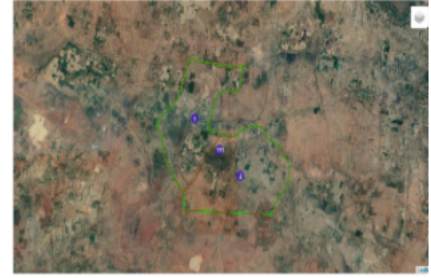

Nazri Naksha

Google Map View