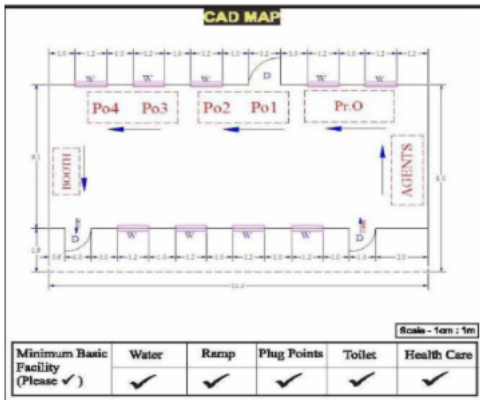

Nazri Naksha

Google Map View

Polling Station Building Front View

Polling Station Front View

Cad View

Key MAP View