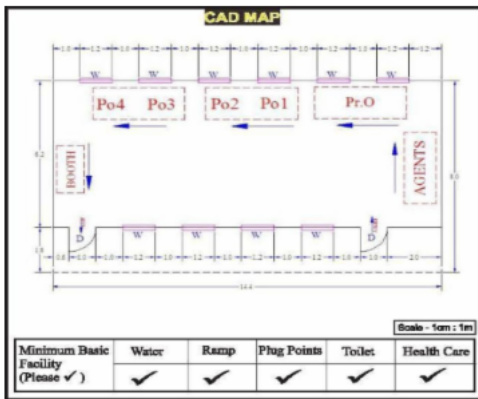

Nazri Naksha

Google Map View

Polling Station Building Front View

Polling Station Front View

Cad View

Key MAP View