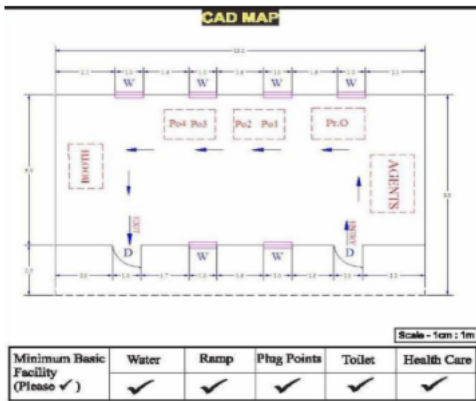

Nazri Naksha

Google Map View

Polling Station Building Front View

Polling Station Front View

Cad View

Key MAP View