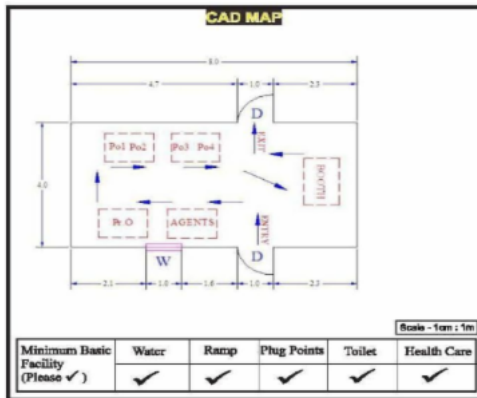

Nazri Naksha

Google Map View

Polling Station Building Front View

Polling Station Front View

Cad View

Key MAP View